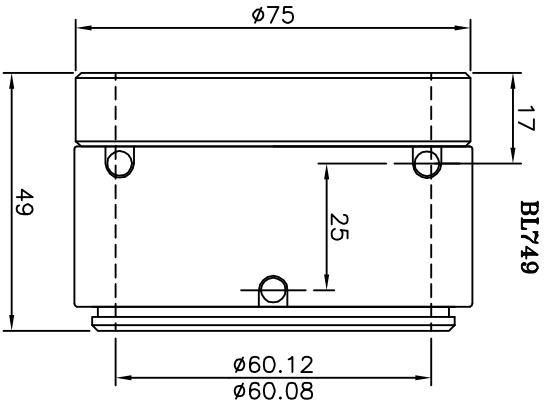

RESOURCE ENGINEECH (INDIA) PVT LTD.
BARODA - 390010, INDIA.

E MAIL :- info@resource.co.in.
FAX NO:- +91-265-2638048

CUSTOMER NAME :-

DATA SHEET NO- 28
3-6 inch BALL LOCK

ALL DIMENSION
IN MM

SCALE
N.T.S.

3" BALL LOCK W/O SPRING

3" BALL LOCK WITH SPRING

6" BALL LOCK WITH SPRING

FOR IMPROVEMENT & MODIFICATION RESOURCE HAS RIGHT TO CHANGE DIMENSION WITHOUT PRIOR NOTICE.