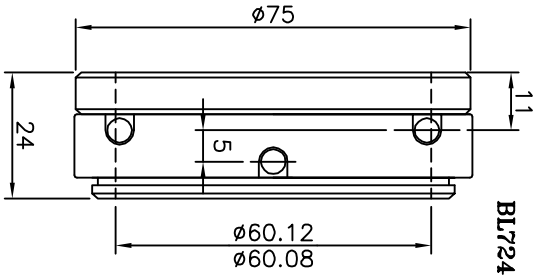

RESOURCE ENGINEECH (INDIA) PVT LTD.
BARODA - 390010, INDIA.

E MAIL :- info@resource.co.in.
FAX NO:- +91-265-2638048

CUSTOMER NAME :-

DATA SHEET NO- 28
3-6 inch BALL LOCK

ALL DIMENSION
IN MM

SCALE
N.T.S.

3" BALL LOCK W/O SPRING

3" BALL LOCK WITH SPRING

6" BALL LOCK WITH SPRING

FOR IMPROVEMENT & MODIFICATION RESOURCE HAS RIGHT TO CHANGE DIMENSION WITHOUT PRIOR NOTICE.