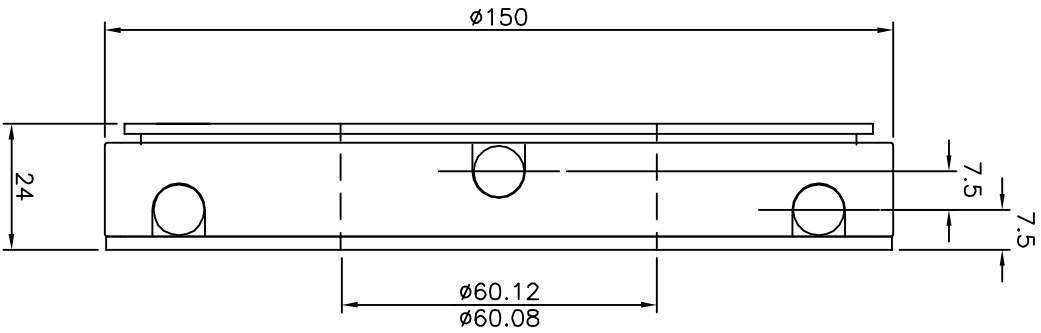

RESOURCE ENGINEECH (INDIA) PVT LTD.
BARODA - 390010, INDIA.

E MAIL :- info@resource.co.in.
FAX NO:- +91-265-2638048

CUSTOMER NAME :-

DATA SHEET NO- 28
3-6 inch BALL LOCK

ALL DIMENSION
IN MM

SCALE
N.T.S.

3" BALL LOCK W/O SPRING

3" BALL LOCK WITH SPRING

6" BALL LOCK WITH SPRING

FOR IMPROVEMENT & MODIFICATION RESOURCE HAS RIGHT TO CHANGE DIMENSION WITHOUT PRIOR NOTICE.