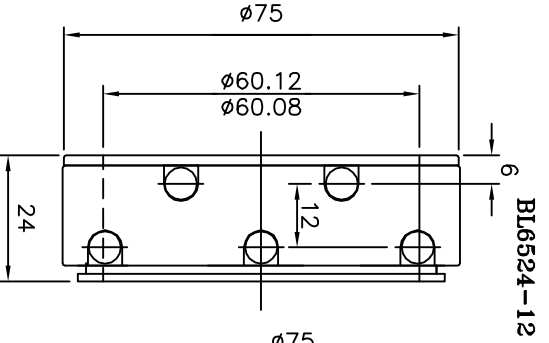

RESOURCE ENGINEECH (INDIA) PVT LTD.
BARODA - 390010, INDIA.

E MAIL :- info@resource.co.in.
FAX NO:- +91-265-2638048

CUSTOMER NAME :-

DATA SHEET NO- 28
3-6 inch BALL LOCK

ALL DIMENSION
IN MM

SCALE
N.T.S.

3" BALL LOCK W/O SPRING

3" BALL LOCK WITH SPRING

6" BALL LOCK WITH SPRING

FOR IMPROVEMENT & MODIFICATION RESOURCE HAS RIGHT TO CHANGE DIMENSION WITHOUT PRIOR NOTICE.