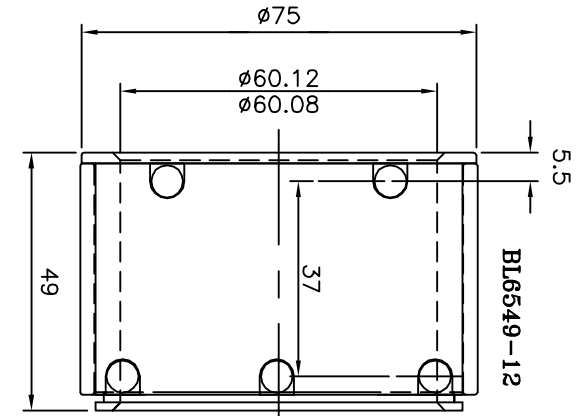

RESOURCE ENGINEECH (INDIA) PVT LTD.
BARODA - 390010, INDIA.

E MAIL :- info@resource.co.in.
FAX NO:- +91-265-2638048

CUSTOMER NAME :-

DATA SHEET NO- 28
3-6 inch BALL LOCK

ALL DIMENSION
IN MM

SCALE
N.T.S.

3" BALL LOCK W/O SPRING

3" BALL LOCK WITH SPRING

6" BALL LOCK WITH SPRING

FOR IMPROVEMENT & MODIFICATION RESOURCE HAS RIGHT TO CHANGE DIMENSION WITHOUT PRIOR NOTICE.