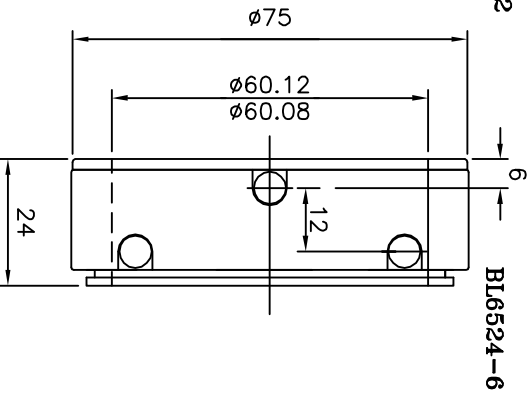

RESOURCE ENGINEECH (INDIA) PVT LTD.
BARODA - 390010, INDIA.

E MAIL :- info@resource.co.in.
FAX NO:- +91-265-2638048

CUSTOMER NAME :-

DATA SHEET NO- 28
3-6 inch BALL LOCK

ALL DIMENSION
IN MM

SCALE
N.T.S.

3" BALL LOCK W/O SPRING

3" BALL LOCK WITH SPRING

6" BALL LOCK WITH SPRING

FOR IMPROVEMENT & MODIFICATION RESOURCE HAS RIGHT TO CHANGE DIMENSION WITHOUT PRIOR NOTICE.