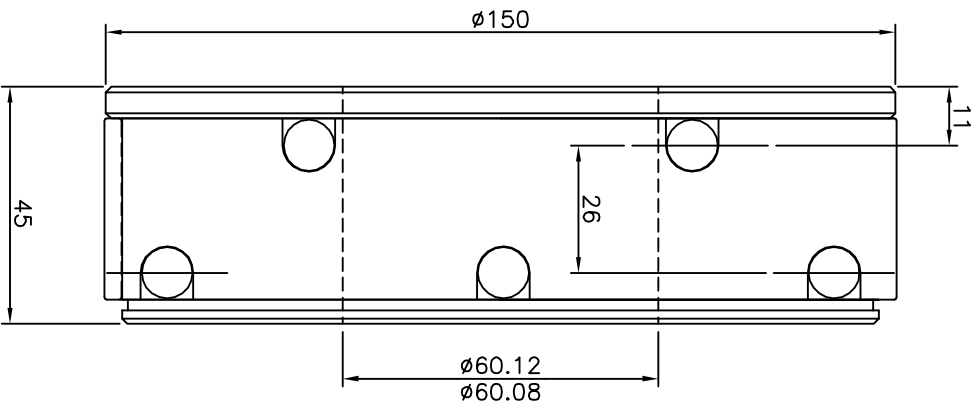

RESOURCE ENGINEECH (INDIA) PVT LTD.
BARODA - 390010, INDIA.

E MAIL :- info@resource.co.in.
FAX NO:- +91-265-2638048

CUSTOMER NAME :-

DATA SHEET NO- 28
3-6 inch BALL LOCK

ALL DIMENSION
IN MM

SCALE
N.T.S.

3" BALL LOCK W/O SPRING

3" BALL LOCK WITH SPRING

6" BALL LOCK WITH SPRING

FOR IMPROVEMENT & MODIFICATION RESOURCE HAS RIGHT TO CHANGE DIMENSION WITHOUT PRIOR NOTICE.